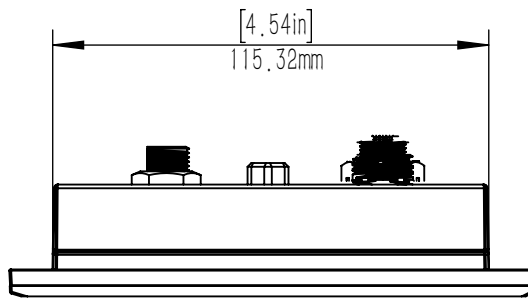

| | | | |
|---|-------|---------|------|
|  | | | |
| Side Mount Control | | | |
| Scale | 1:2.5 | Version | V1.0 |

| | | | |
|---|-----|---------|------|
|  | | | |
| EVO Display Panel | | | |
| Scale | 1:2 | Version | V1.0 |