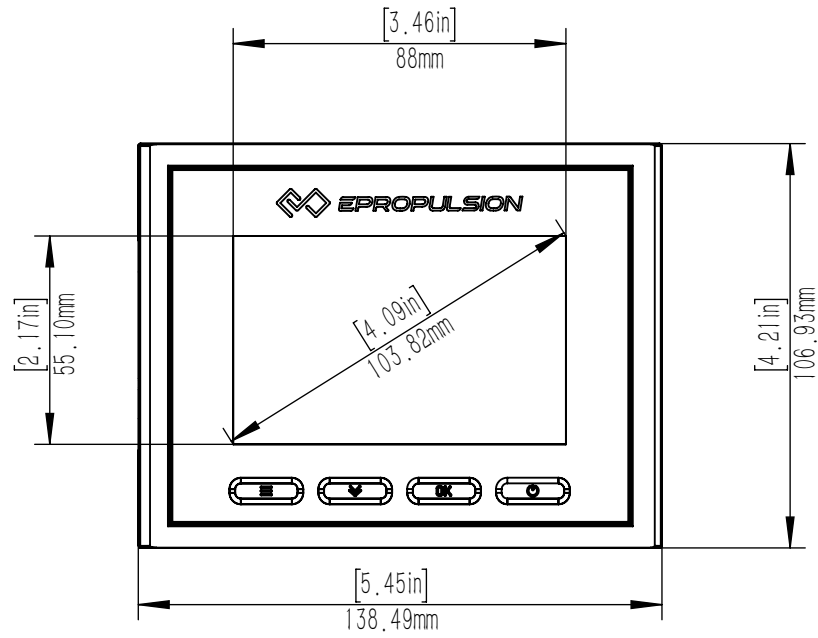

| | | | |
|---|-------|---------|------|
|  | | | |
| Side Mount Control | | | |
| Scale | 1:2.5 | Version | V1.0 |

| | | | |
|---|-----|---------|------|
|  | | | |
| EVO Display Panel | | | |
| Scale | 1:2 | Version | V1.0 |