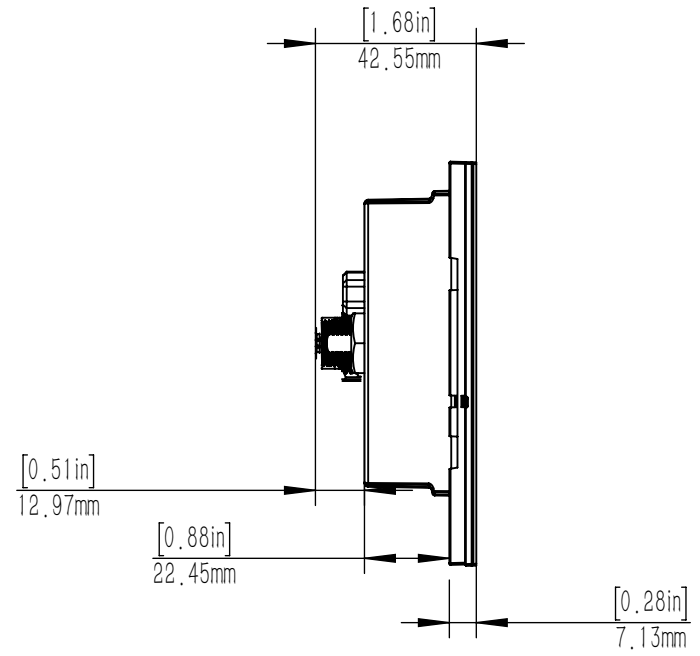

| | | | |
|---|-------|---------|------|
|  | | | |
| Side Mount Control | | | |
| Scale | 1:2.5 | Version | V1.0 |

| | | | |
|---|-----|---------|------|
|  | | | |
| EVO Display Panel | | | |
| Scale | 1:2 | Version | V1.0 |