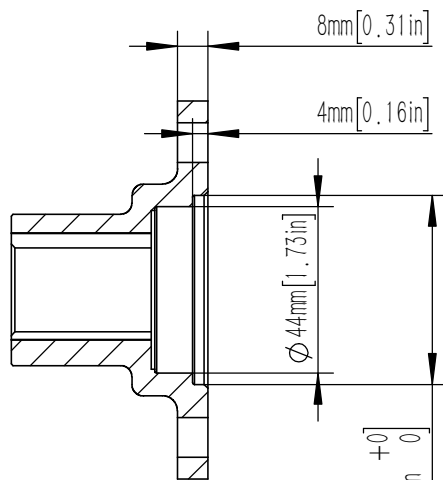

DETAIL OF FLYWHEEL
SCALE 1:2

+0.025
0 [1.97in 0] +0