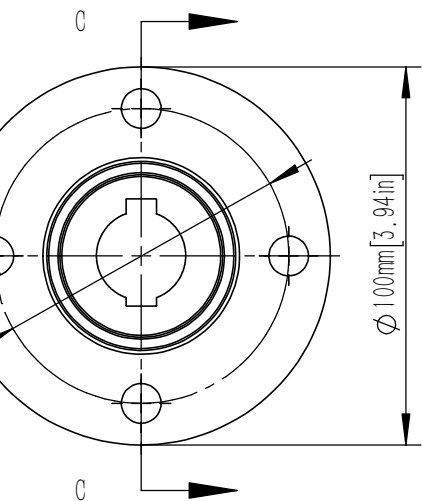

DETAIL OF FLYWHEEL
SCALE 1:2

+0.025
0 [1.97in 0] +0