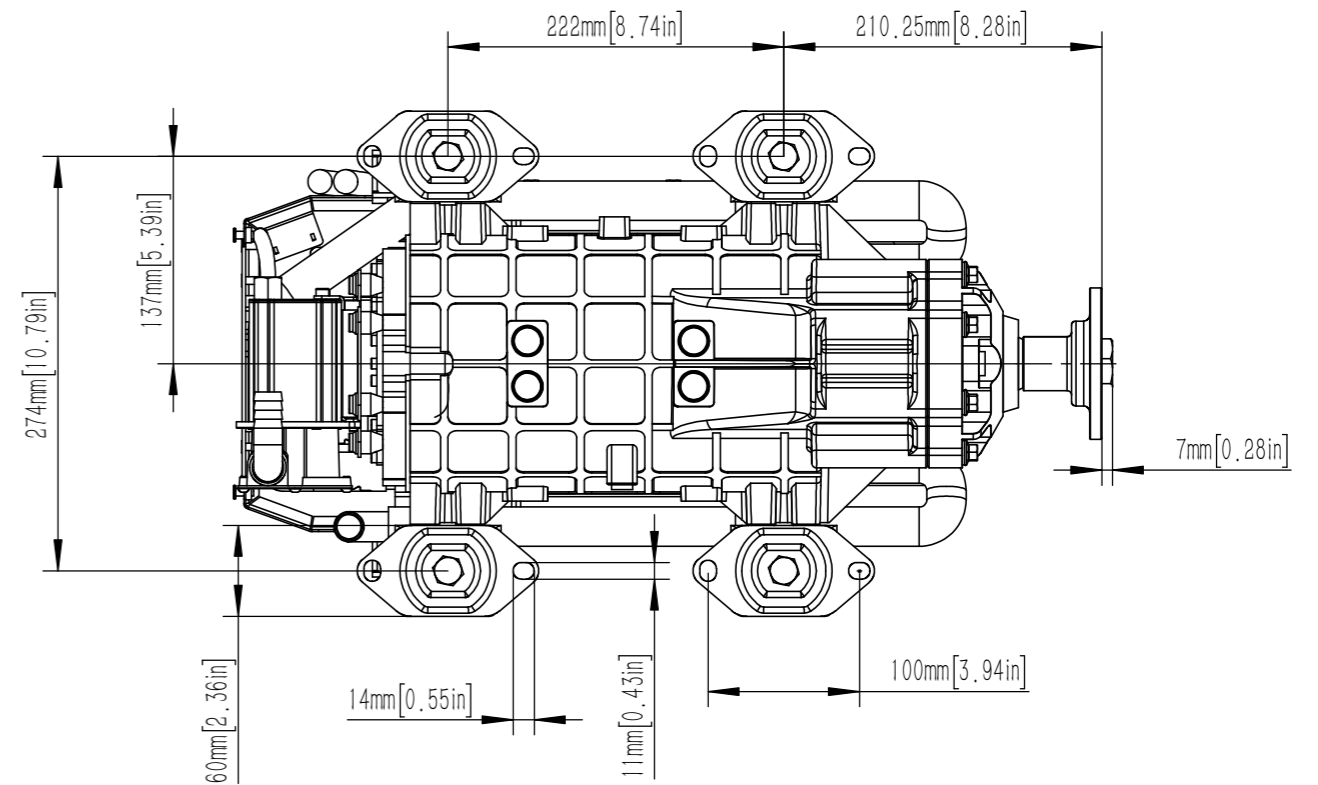

DETAIL OF FLYWHEEL
SCALE 1:2

| | | |
|-------|--------|--|
| SCALE | WEIGHT |  广东逸动科技有限公司 Guangdong ePropulsion Technology Limited |
| 1:5 | 49.5KG | |