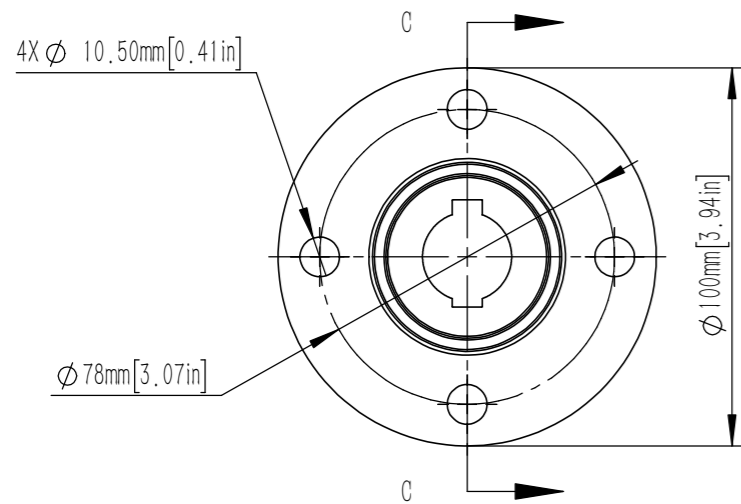

DETAIL OF FLYWHEEL
SCALE 1:2

| | | |
|-------|--------|--|
| SCALE | WEIGHT |  广东逸动科技有限公司 Guangdong ePropulsion Technology Limited |
| 1:5 | 49.5KG | |