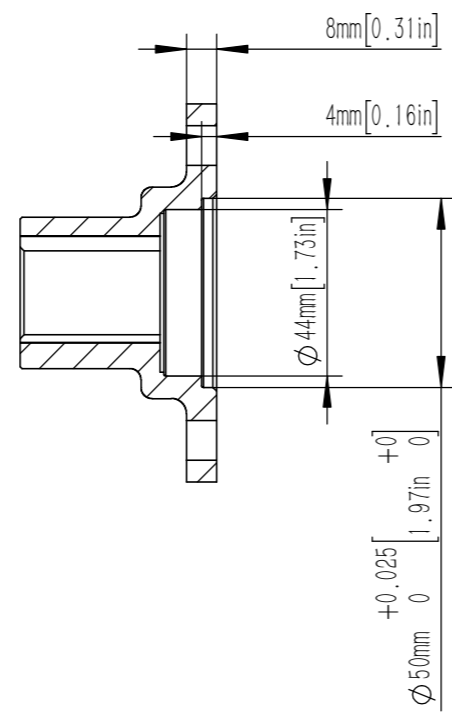

DETAIL OF FLYWHEEL
SCALE 1:2

| | | |
|-------|--------|--|
| SCALE | WEIGHT |  广东逸动科技有限公司 Guangdong ePropulsion Technology Limited |
| 1:5 | 49.5KG | |